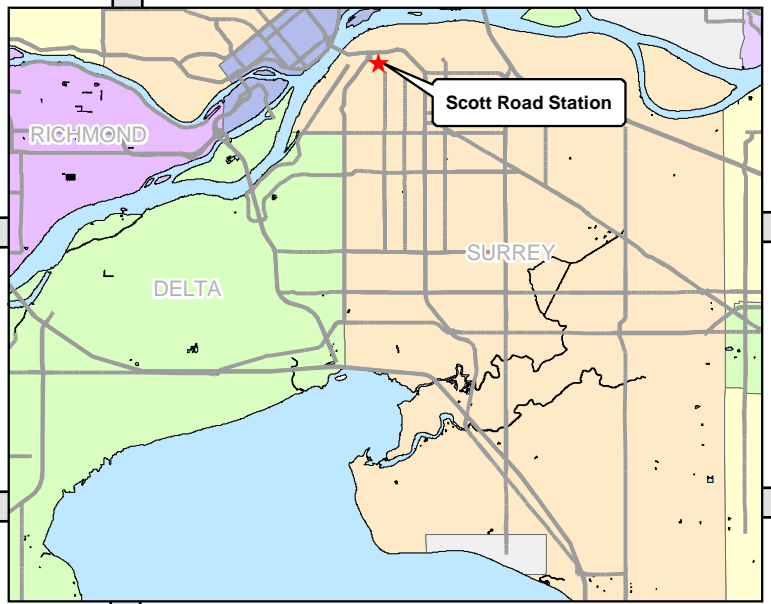

Scott Road Station

N

June 2008

For route information
visit www.translink.bc.ca

CMBC Service Planning

Bay 1

321 Surrey Central Station
391 Scottsdale
PM Peak Hours Only

When SkyTrain Not Operating:
321 New Westminster Station

Bay 2

Unloading Only

Bay 3

319 Newton Exchange

Bay 4

312 Scottsdale

Bay 9

Unloading Only

Bay 8

N19 Downtown
N19 Surrey Central Station

Bay 7

640 Ladner Exchange

Bay 6

C71 Surrey Central Station

Bay 5

Via Sunbury:
314 Surrey Central Station

King George Hwy

Scott Rd Offramp

Scott Rd Onramp

Scott Rd Offramp

Scott Rd

Scott Rd

Scott Rd Onramp

123th St