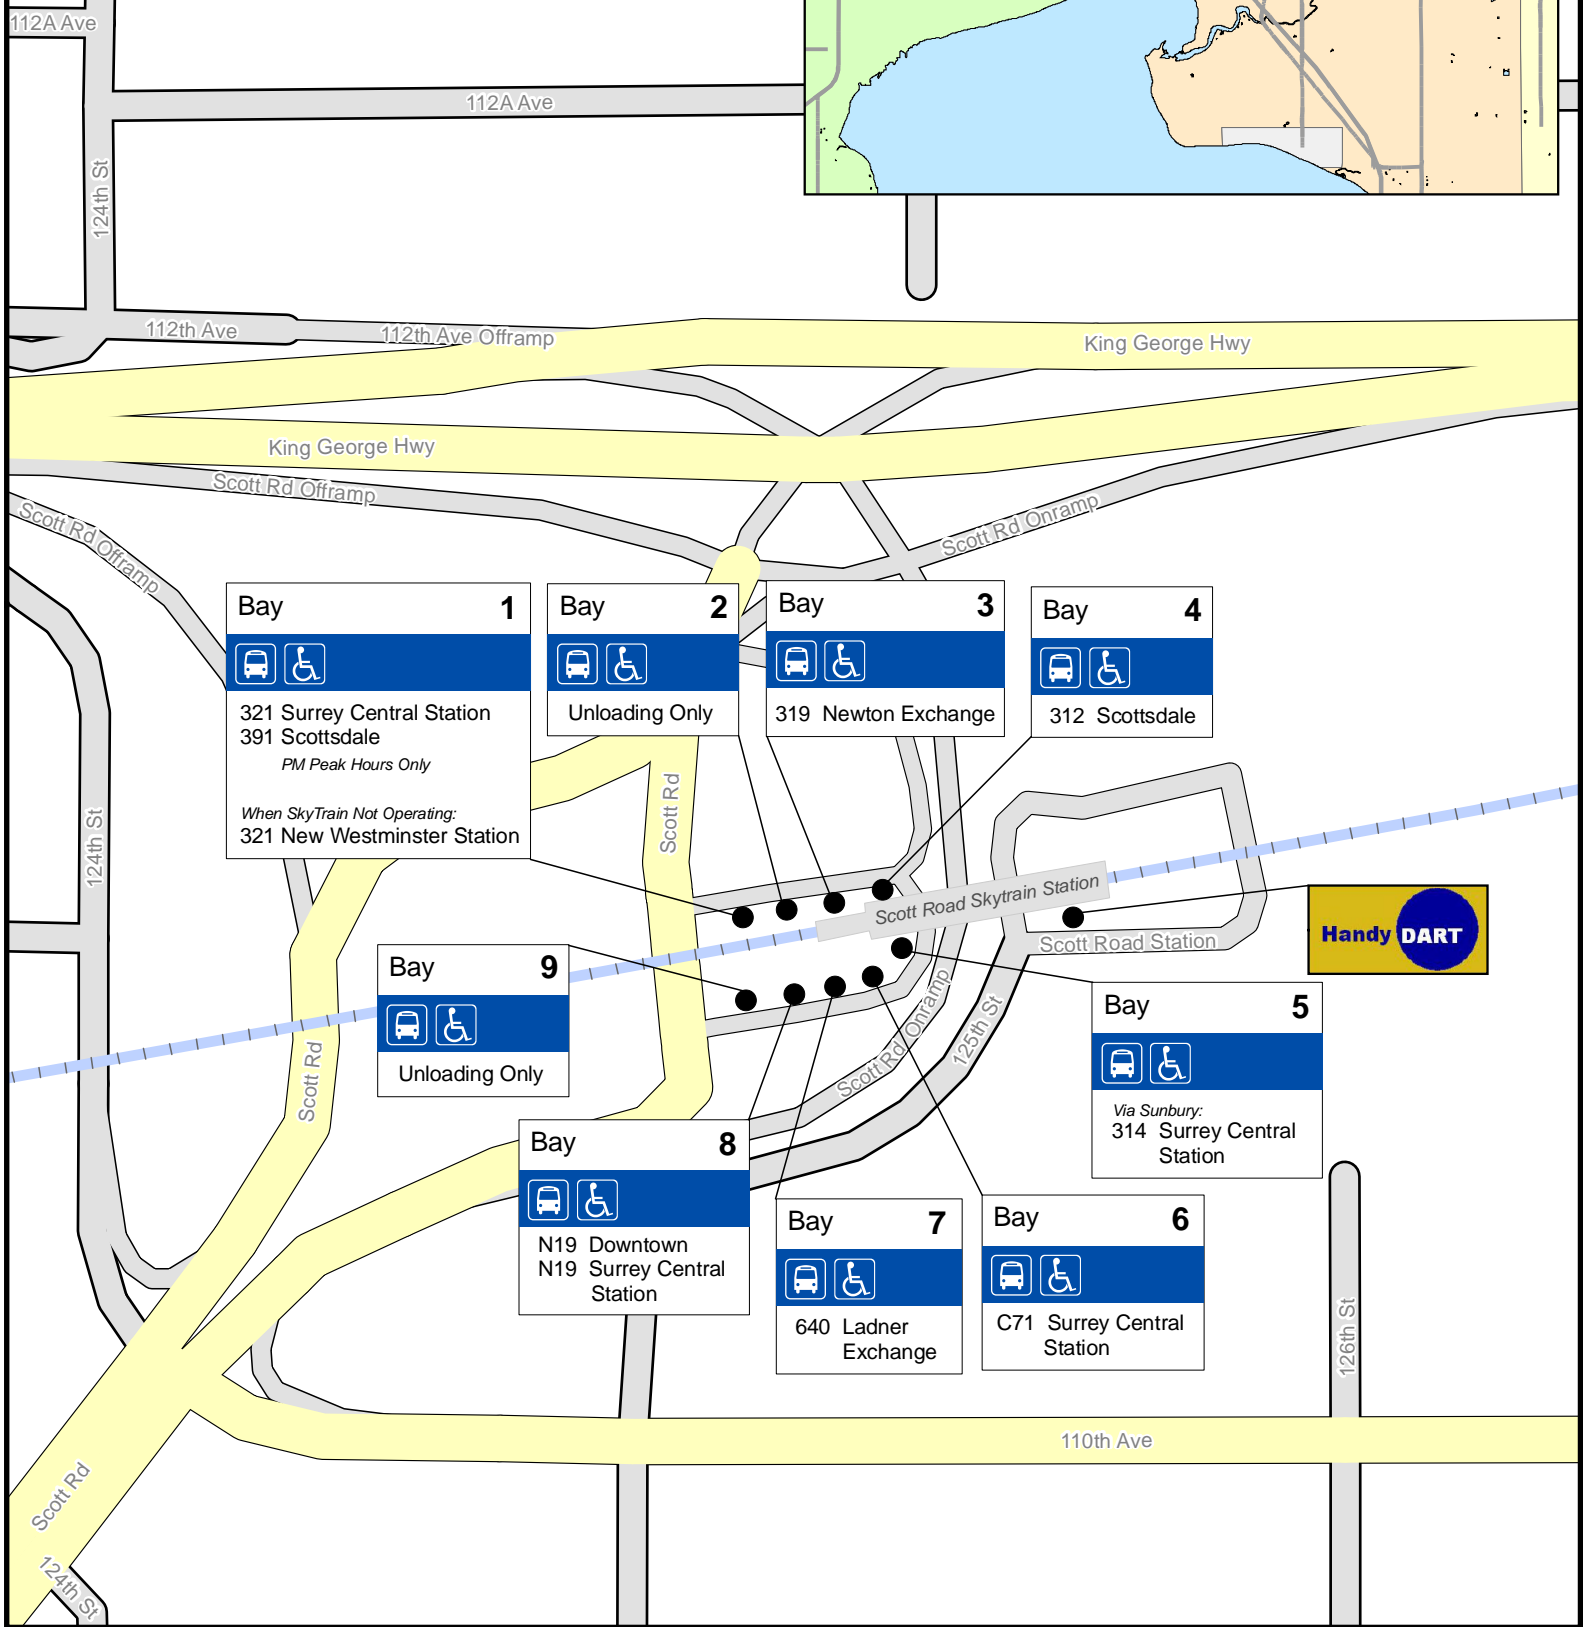

Scott Road Station

N

June 2008

For route information
visit www.translink.bc.ca

CMBC Service Planning

Bay 1

321 Surrey Central Station
391 Scottsdale
PM Peak Hours Only

When SkyTrain Not Operating:
321 New Westminster Station

Bay 2

Unloading Only

Bay 3

319 Newton Exchange

Bay 4

312 Scottsdale

Bay 9

Unloading Only

Bay 8

N19 Downtown
N19 Surrey Central Station

Bay 7

640 Ladner Exchange

Bay 6

C71 Surrey Central Station

Bay 5

Via Sunbury:
314 Surrey Central Station

King George Hwy

Scott Rd Offramp

Scott Rd Onramp

Scott Rd Offramp

Scott Rd

Scott Rd

Scott Rd Onramp

123th St